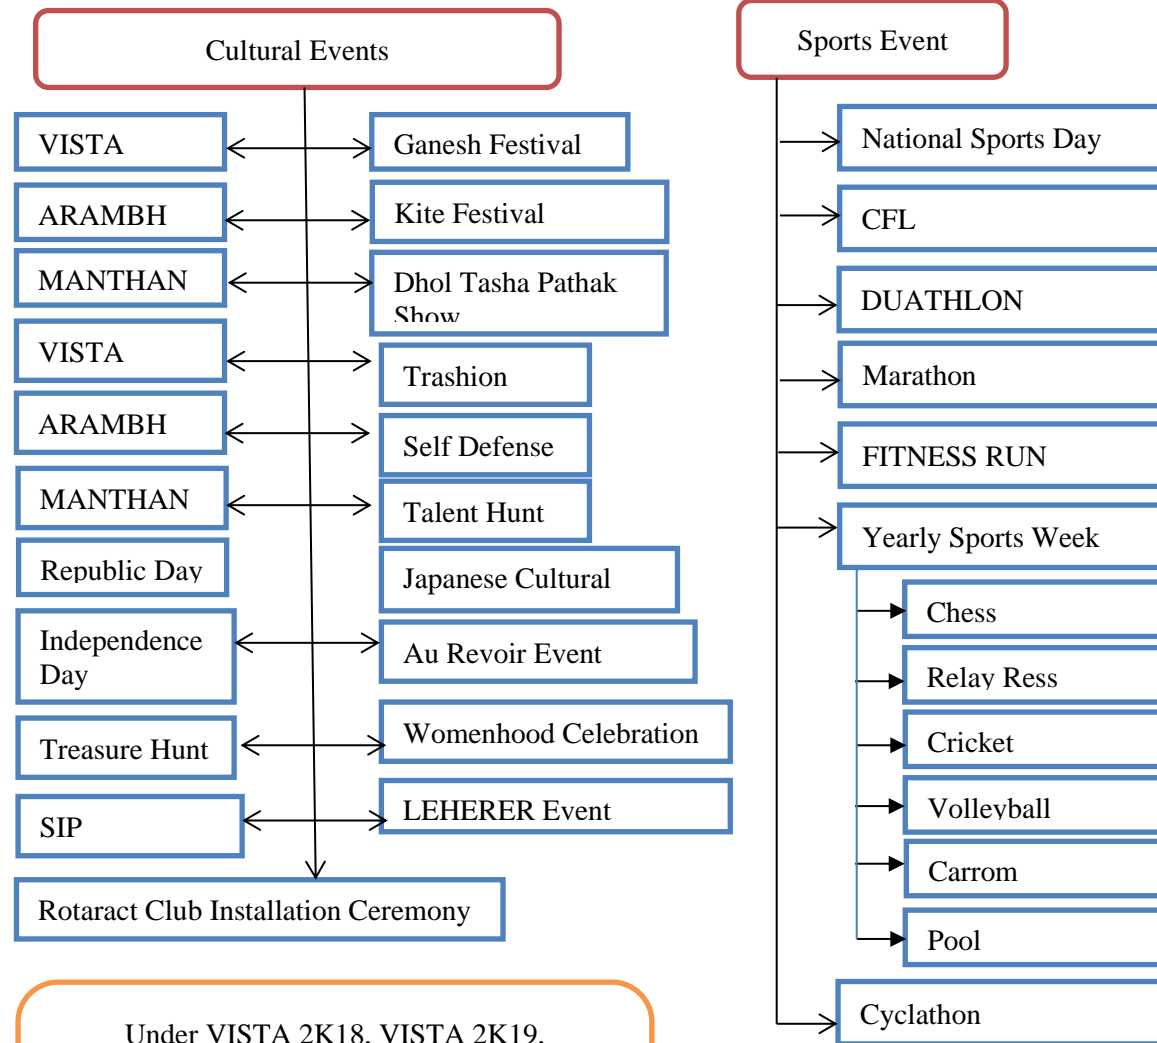

- File is attached.

  
**DIRECTOR**  
**IIMHRD (W)**  
**PUNE**

**5.3.2 : Average number of sports and cultural programs in which students of the Institution participated during last five years (organised by the institution/other institutions)**

**(Combining Activities under one Event Theme)**

SN	Year	Number of events	Number of Institute students participated
1	2022-23	30	150
2	2021-22	22	120
3	2020-21	15	132
4	2019-20	21	110
5	2018-19	25	90
	Total (5 years)	113	602

  
**DIRECTOR**  
**IIMHRD (W)**  
**PUNE**

**IIMHRD Yearly Events Cultural + Sport (2018-2023)**  
 Every year all these activities are conducted

Under VISTA 2K18, VISTA 2K19, VISTA2K20, VISTA 2K21, VISTA2K22, VISTA 2K23... Various activities like Dance, drama, Beat boxing, Bandshow, Rangoli, and other activities are organized